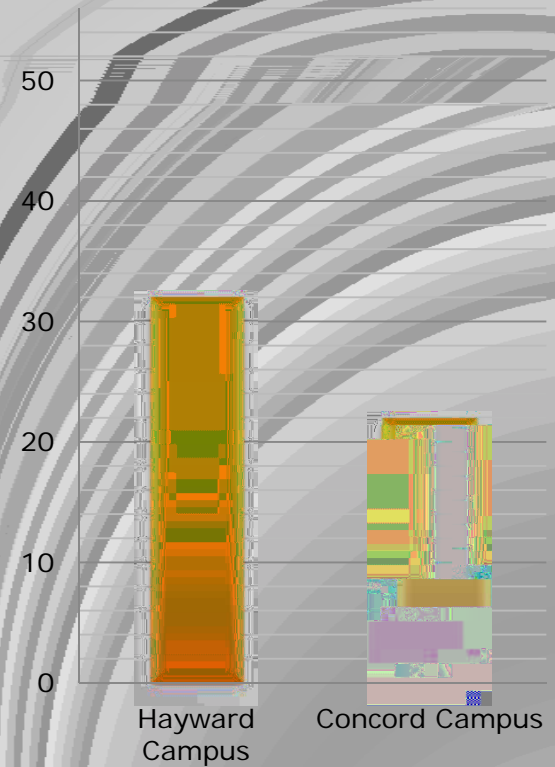

Facilities Development & Operations

Who We Are:

July 1, 2015

Facilities Development & Operations

University Building Information:

Building		Category	Count	Count	Count
1	2	3	5	2	3
4	5	6	5	2	2
6	7	8	6	2	3

Gross Sq. Ft.

Average Age of Buildings per Campus

July 1, 2015

Facilities Development & Operations

University Building Information:

Building Age Overview

Building Age	# of Buildings	Gross Sq. Ft.
0 - 5	2	8
6 - 10	3	8
11 - 15	1	9
16 +	6	10
Total	60	1,822,292