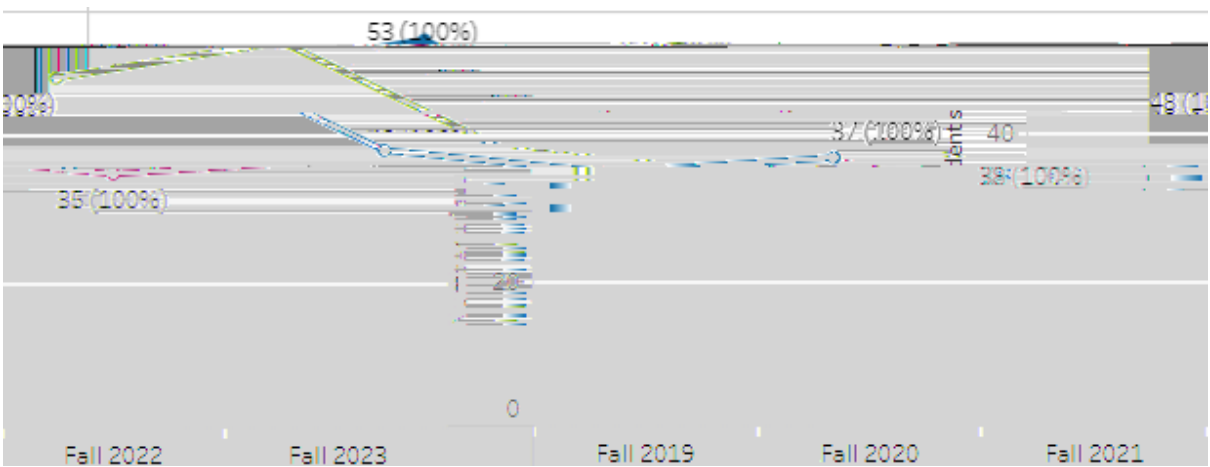

Enrollment has declined 23% in the last 5 years

Less than half (38.8%) are URM (35.3% Latinx, 2.4% Black)

22% of undergraduates graduated in 2022-23

URM Frosh (F): 8.6 Years
URM Transfer (T): 3.1 Years

Academic Group
[Redacted]

For more information, check out Pioneer Insights.

- Graduation rates are calculated on incoming Fall cohorts.*
- [Program Enrollment](#)
- [Degree Data](#)
- [Course Outcomes \(DFW Rates\)](#)
- [Equity Course Outcomes](#)