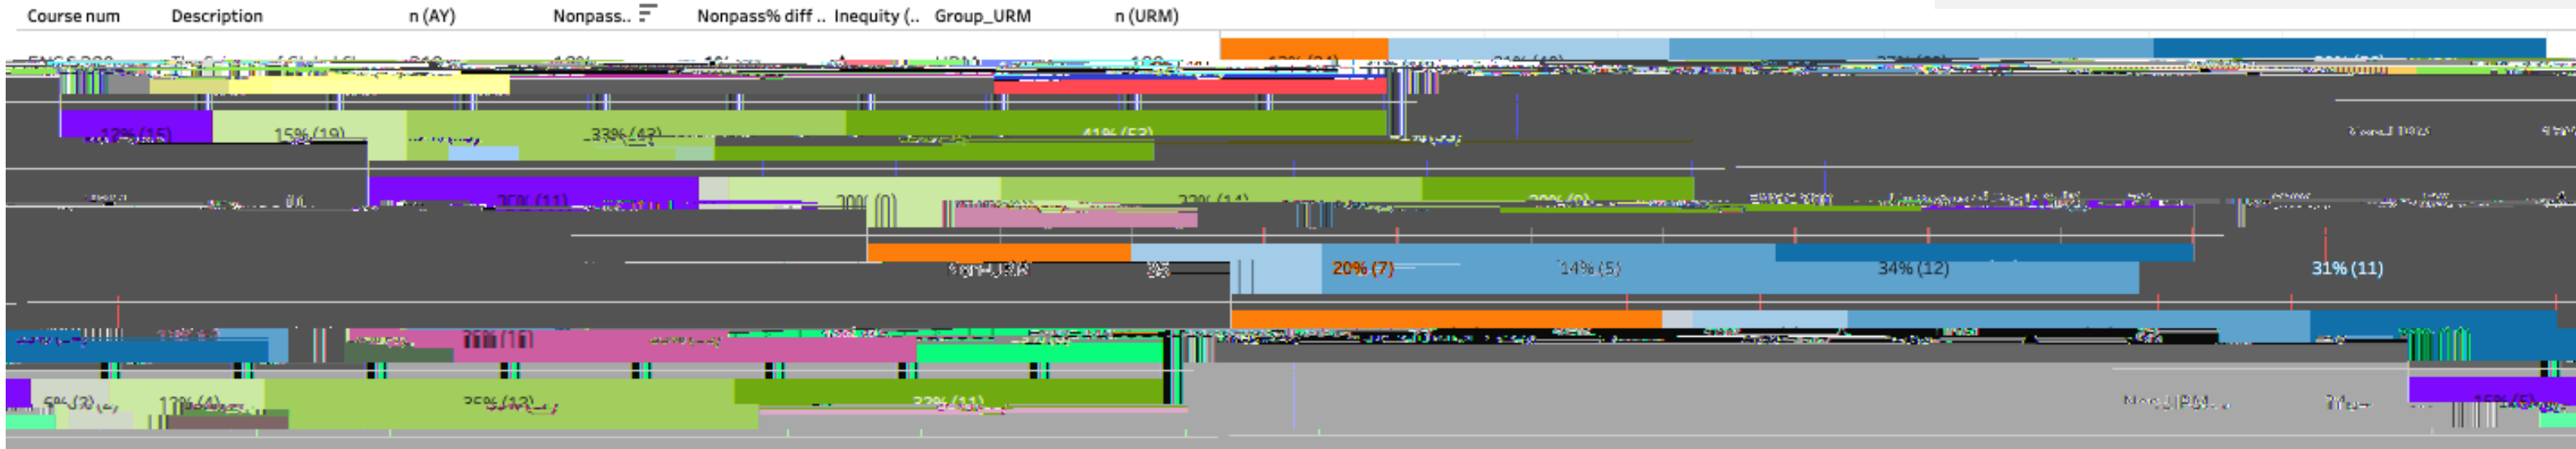

Enrollment has declined 23% in the last 5 years

Less than half (38.8%) are URM (35.3% Latinx, 2.4% Black)

22% of undergraduates graduated in 2022-23

URM Frosh (F): 8.6 Years
URM Transfer (T): 3.1 Years

Academic Group
[Redacted]

For more information, check out Pioneer Insights.

- Graduation rates are calculated on incoming Fall cohorts.*
- [Program Enrollment](#)
- [Degree Data](#)
- [Course Outcomes \(DFW Rates\)](#)
- [Equity Course Outcomes](#)